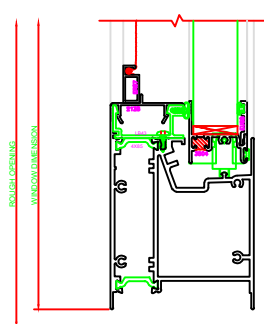

202 SILL
SERIES: 3500