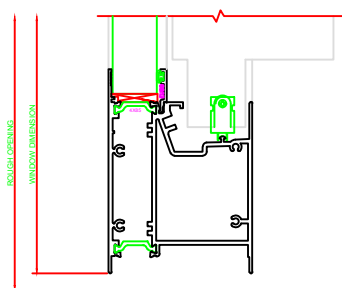

201 SILL
SERIES: 3500